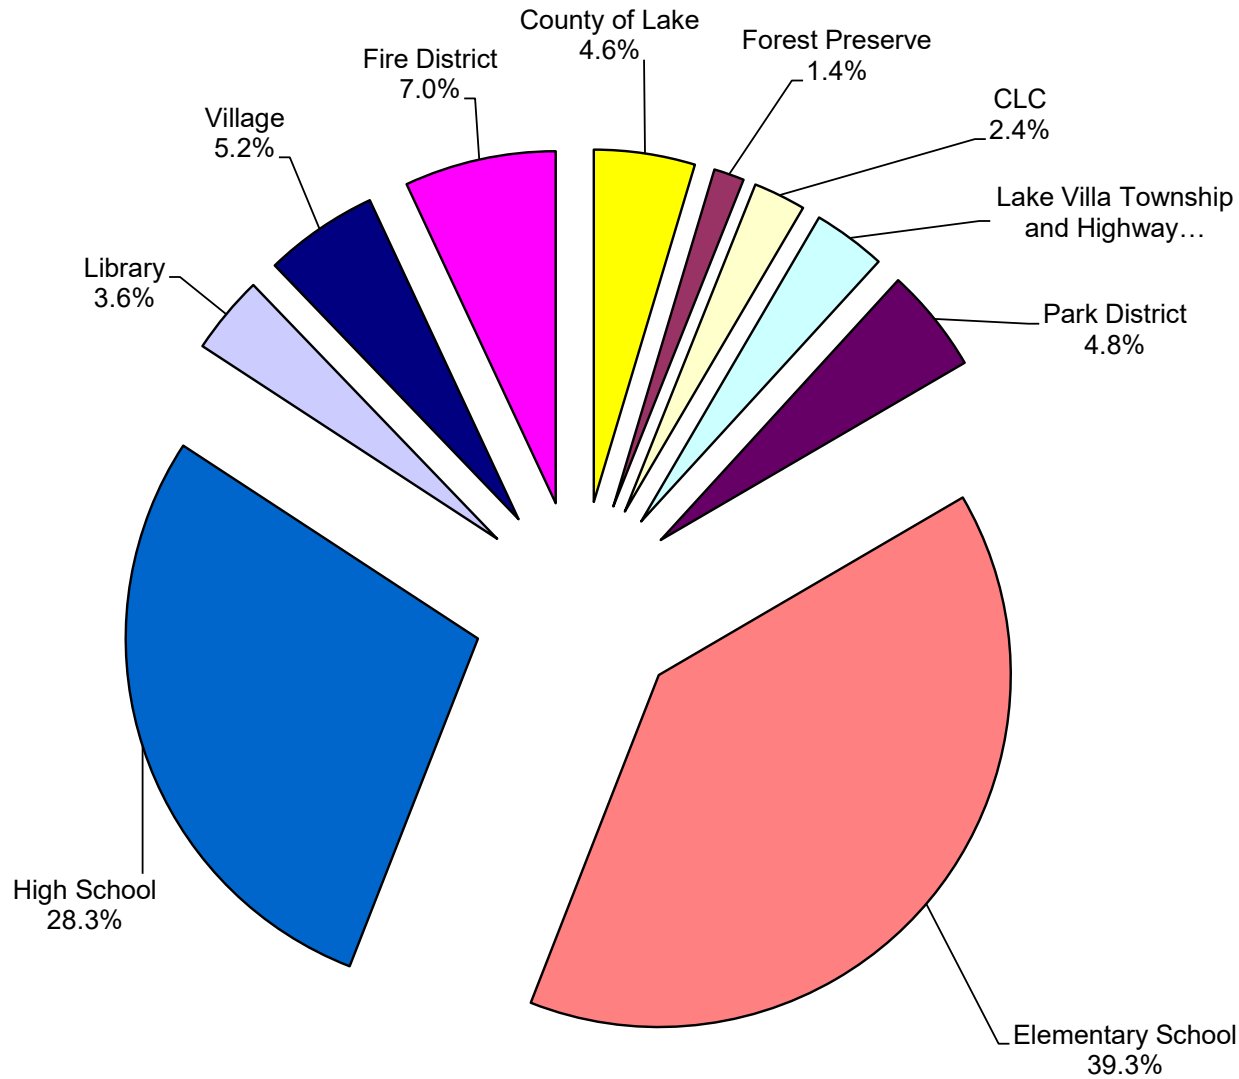

Tax Spending Graph

for Round Lake Beach with Grayslake schools

- County of Lake
- Forest Preserve
- CLC
- Lake Villa Township and Highway Dept.
- Park District
- Elementary School
- High School
- Library
- Village
- Fire District