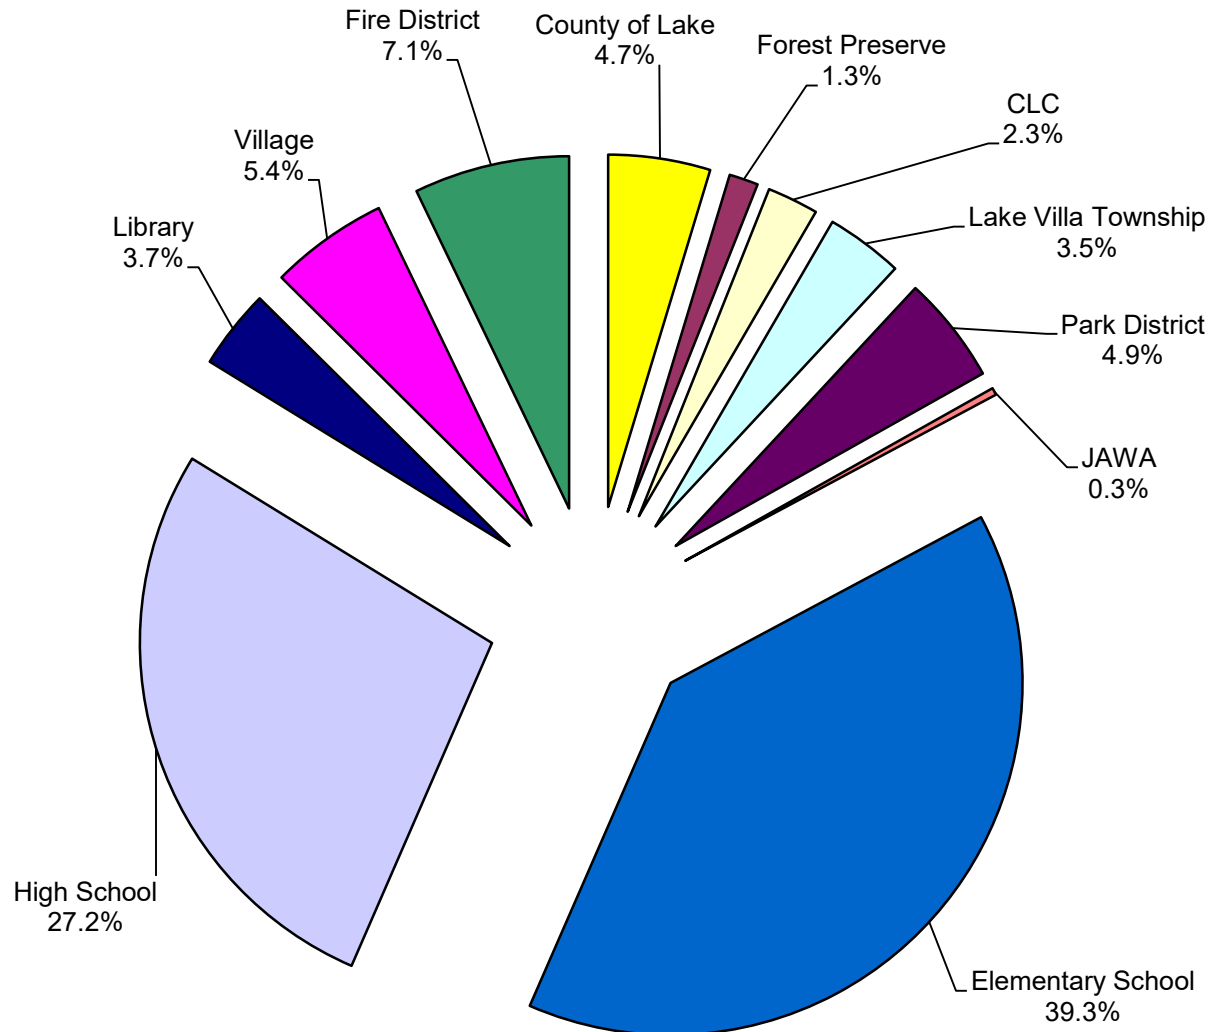

# Tax Spending Graph

for Round Lake Beach with Grayslake schools

County of Lake

Forest Preserve

CLC

Lake Villa Township

Park District

JAWA

Elementary School

High School

Library

Village

Fire District