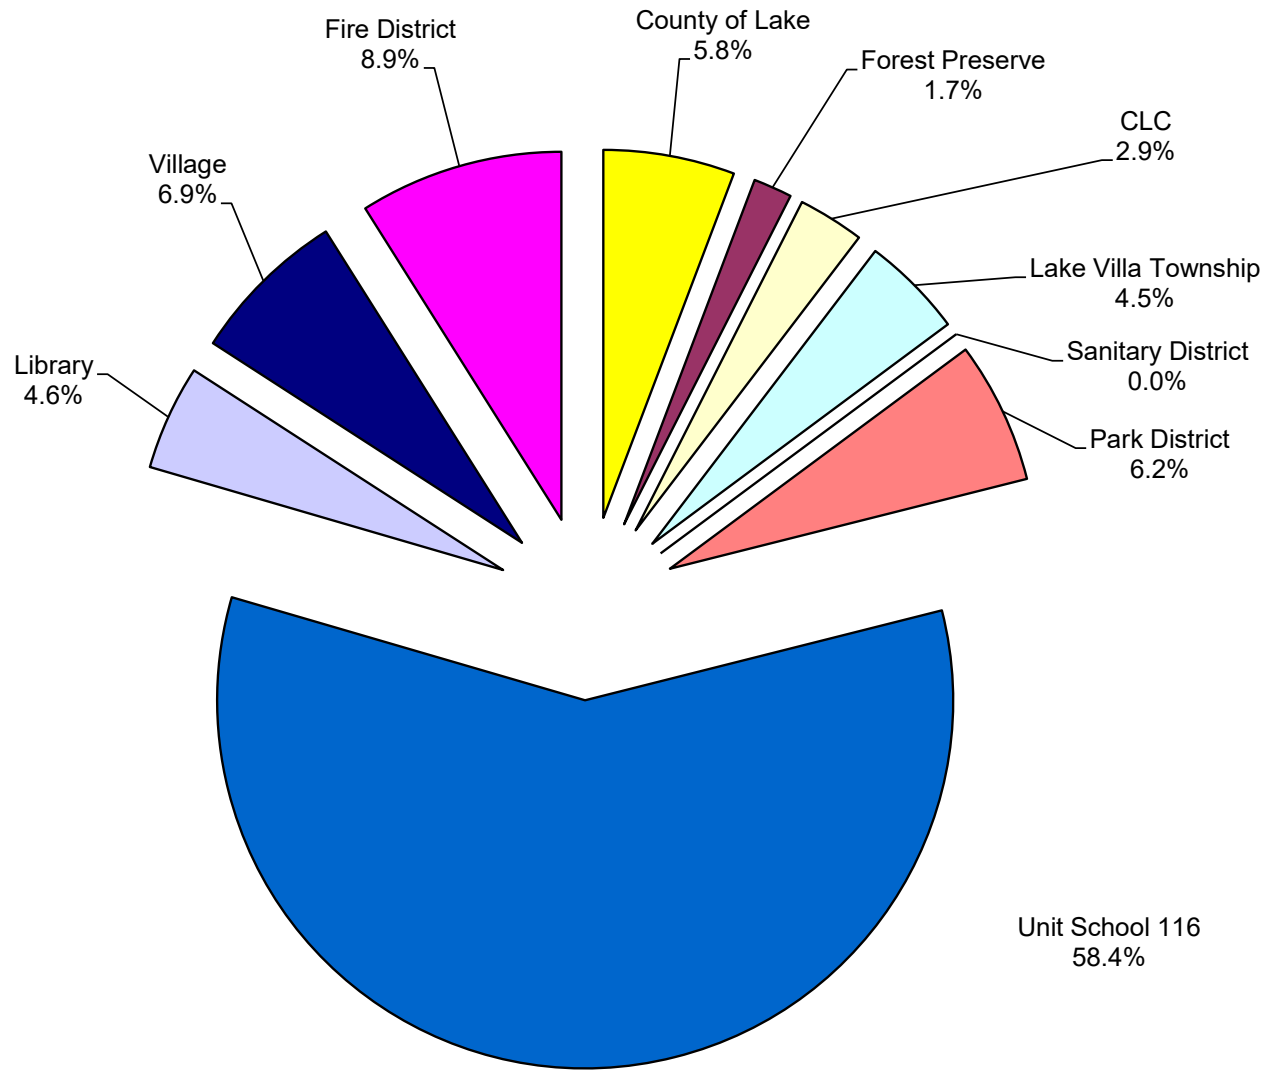

# Tax Spending Graph

for Round Lake Beach with Unit 116 schools

- County of Lake
- Forest Preserve
- CLC
- Lake Villa Township
- Sanitary District
- Park District
- Unit School 116
- Library
- Village
- Fire District