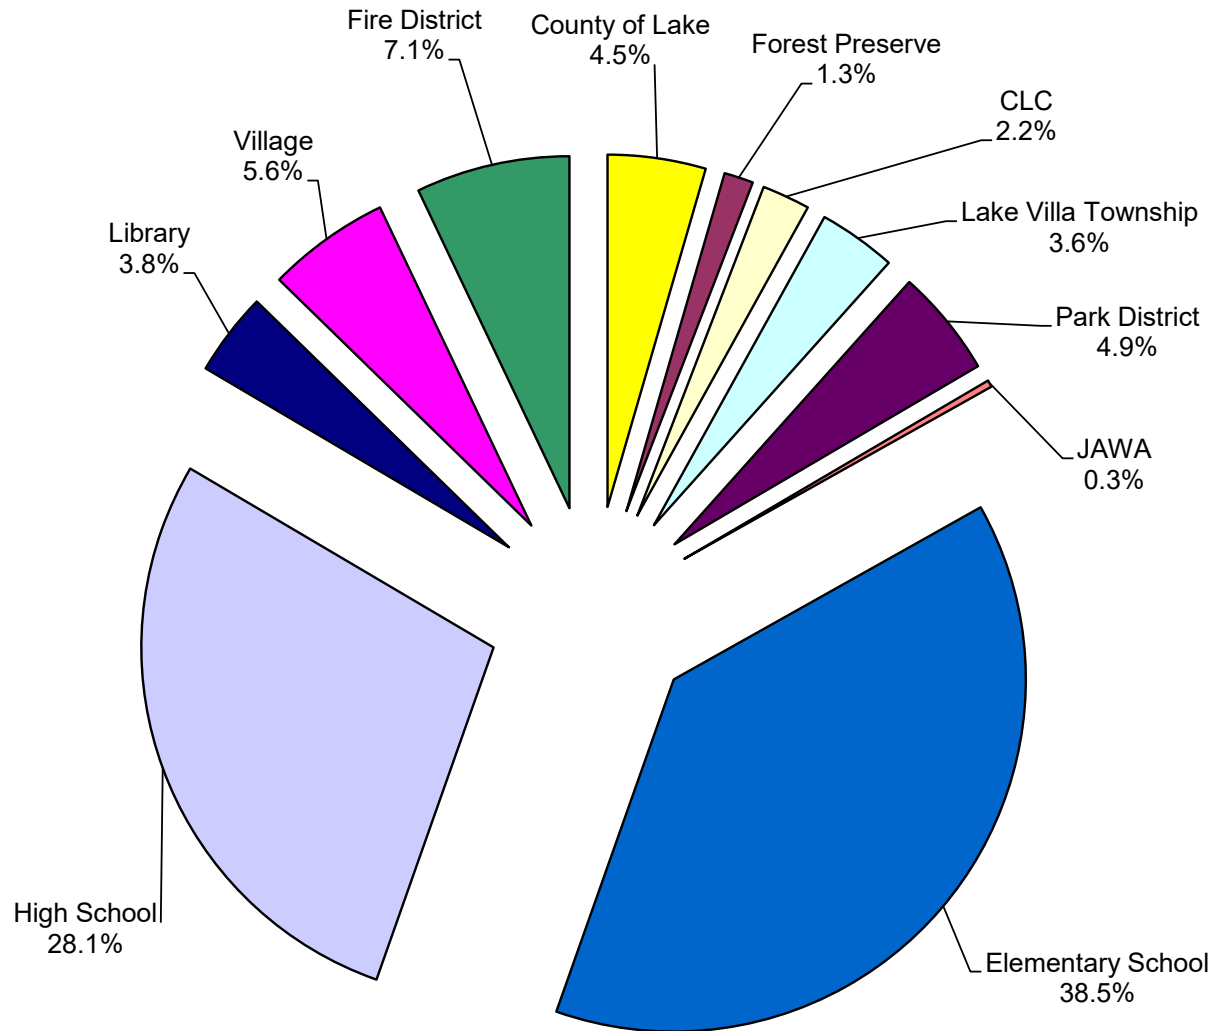

Tax Spending Graph

for Round Lake Beach with Grayslake schools

- County of Lake
- Forest Preserve
- CLC
- Lake Villa Township
- Park District
- JAWA
- Elementary School
- High School
- Library
- Village
- Fire District