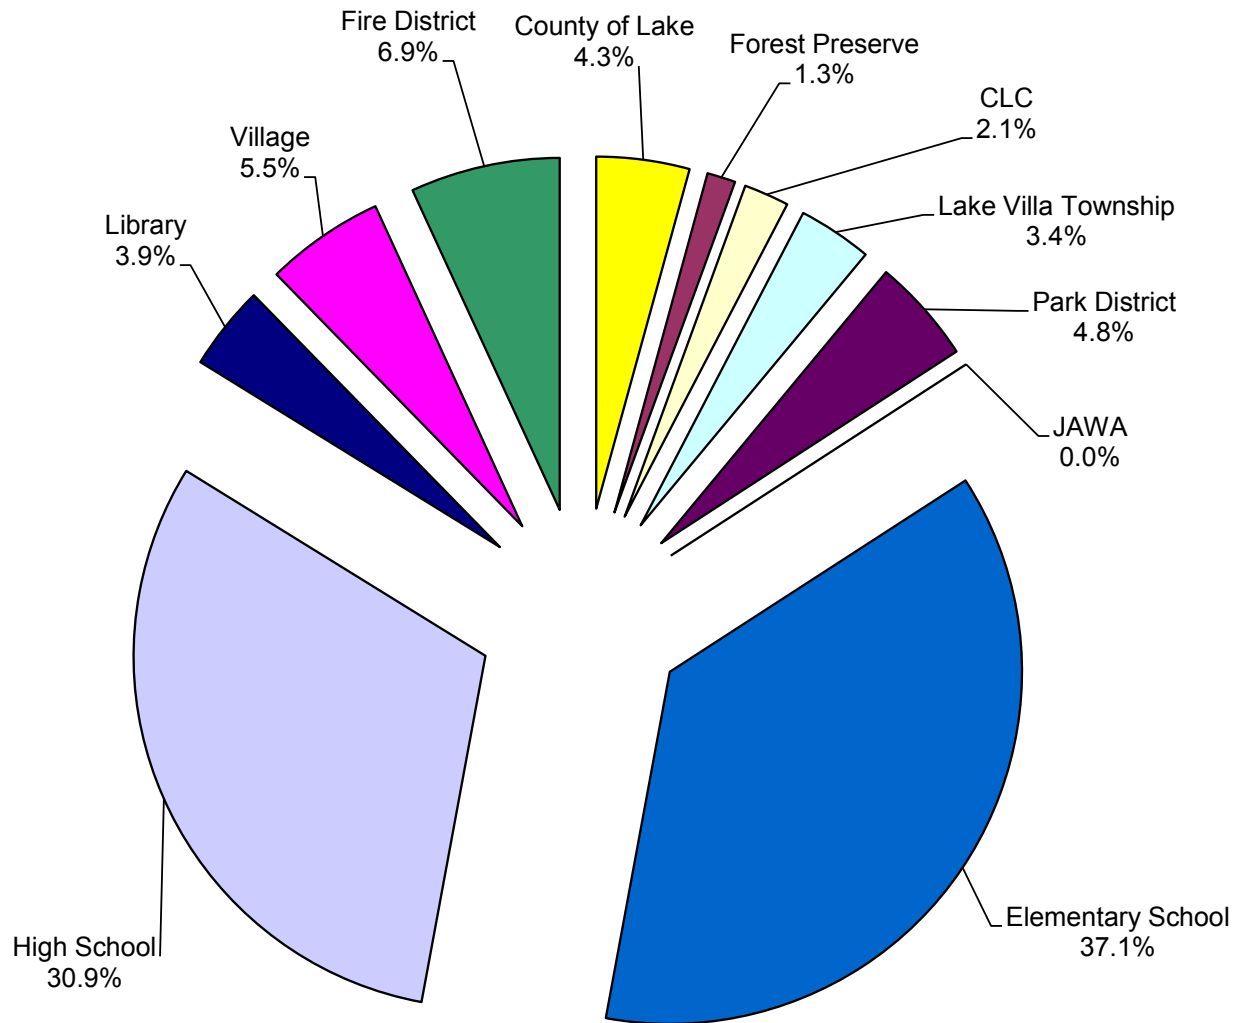

Tax Spending Graph

for Round Lake Beach with Grayslake schools

County of Lake

Forest Preserve

CLC

Lake Villa Township

Park District

JAWA

Elementary School

High School

Library

Village

Fire District