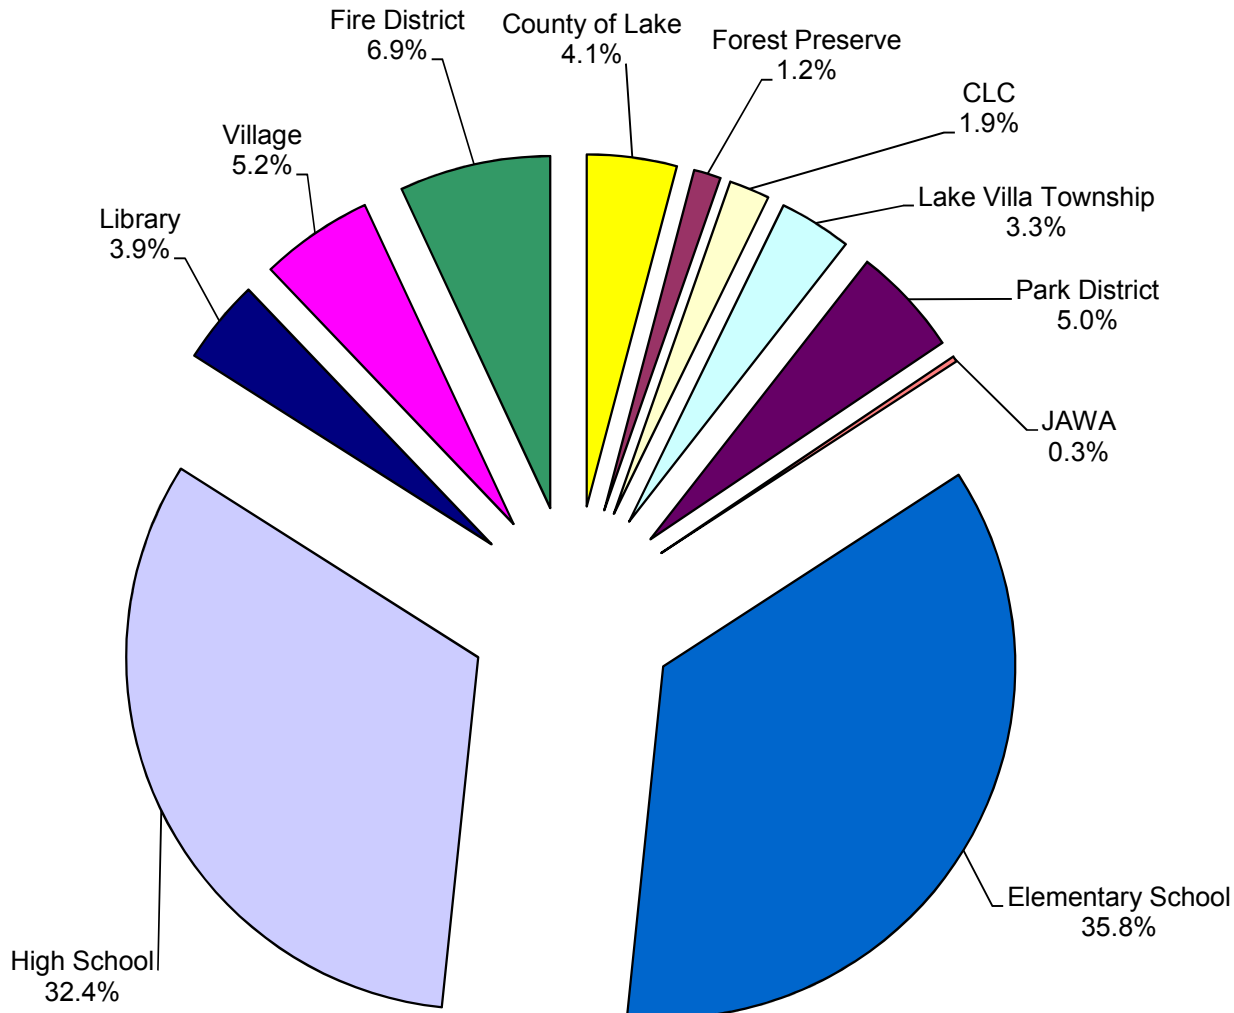

Tax Spending Graph

for Round Lake Beach with Grayslake schools

- County of Lake
- Forest Preserve
- CLC
- Lake Villa Township
- Park District
- JAWA
- Elementary School
- High School
- Library
- Village
- Fire District